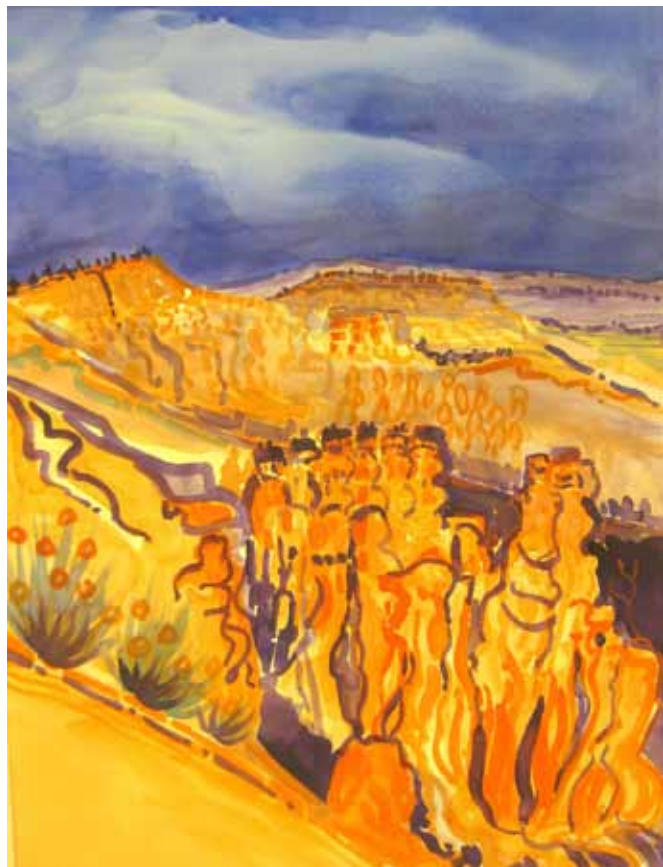

2012 Fall Show

OCT 9TH TO DEC 1ST, 2012

SUMMERLIN LIBRARY

1771 Inner Circle Drive, Las Vegas, NV 89134

BEST OF SHOW

Fanciful Desert by Barrie Cooke Folsom

A Special Thanks to:

Salis International
F & W Media "Watercolor Artist"
Jack Richeson & Co.
Daler-Rowney

JUROR: BIRGIT O'CONNOR

FIRST PLACE

One Fine Day in Lizard Canyon by David Mazur

SECOND PLACE

Chai by Elena Wherry

THIRD PLACE

End of Summer by Grace Kent

CREATIVE AWARD